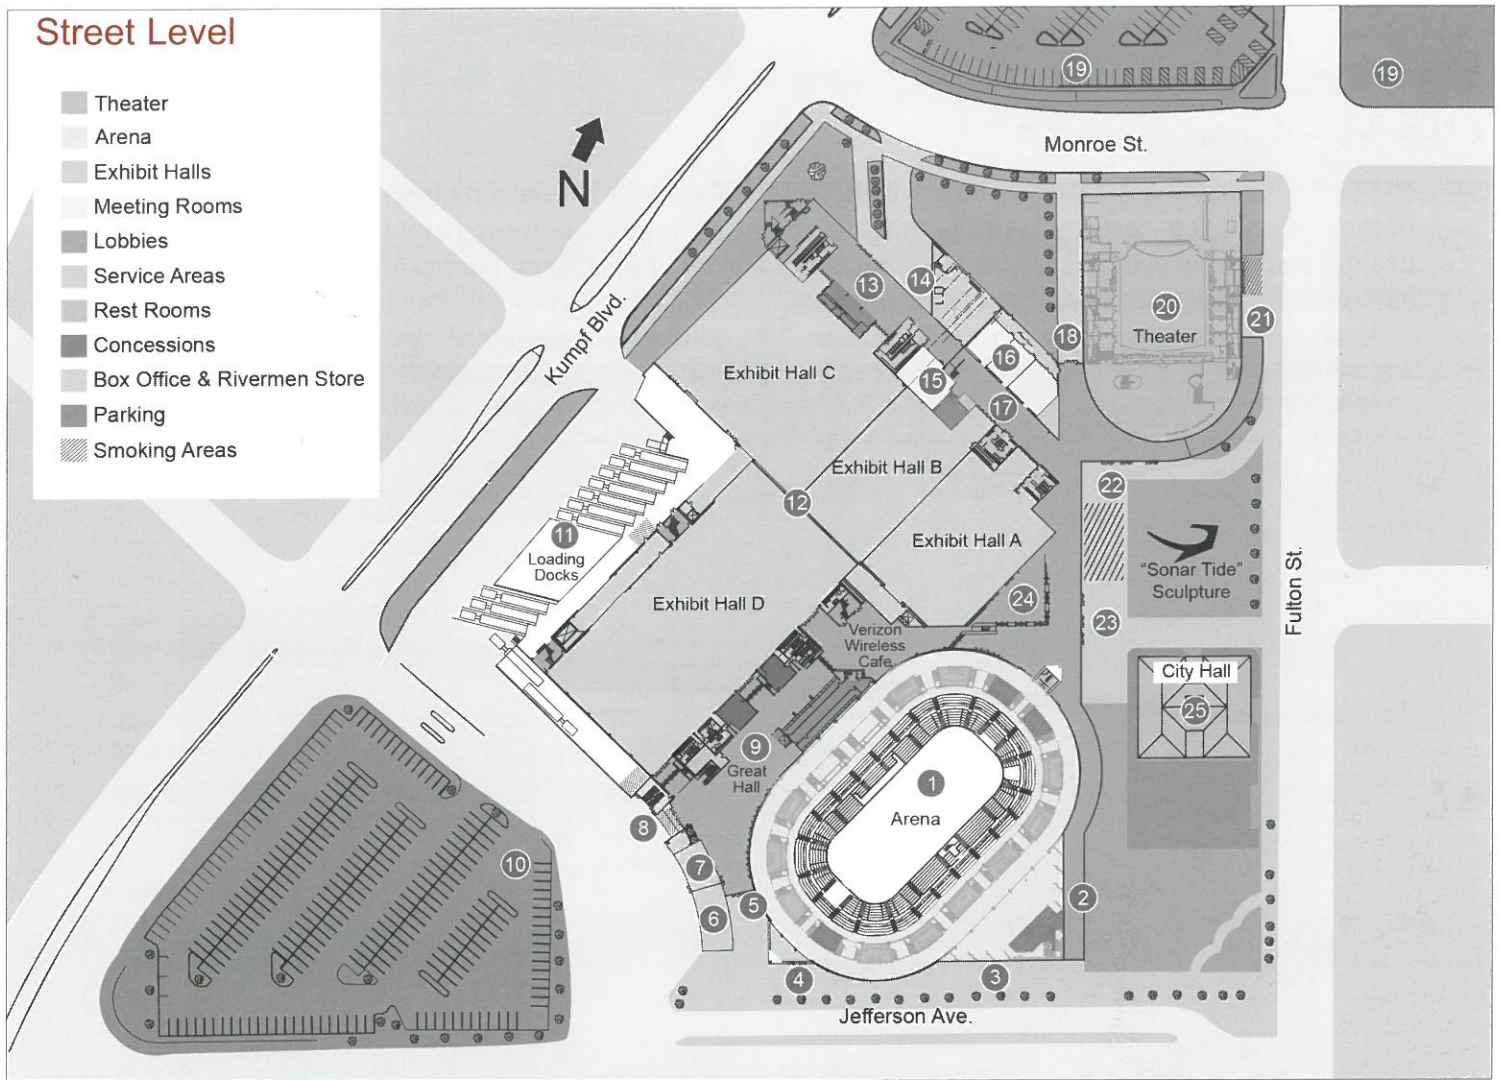

## Street Level

- Theater
- Arena
- Exhibit Halls
- Meeting Rooms
- Lobbies
- Service Areas
- Rest Rooms
- Concessions
- Box Office & Rivermen Store
- Parking
- Smoking Areas

## Top Level

- Meeting Rooms
- Rest Rooms
- Service Halls
- Lobbies
- Kitchen
- Storage
- Coat Check

### Street Level

- 1 Arena
- 2 Arena Entrance
- 3 Arena Entrance
- 4 Arena VIP Entrance
- 5 Great Hall Entrance (Entry 1)
- 6 Peoria Rivermen Hockey Team Store
- 7 Box Office
- 8 Box Office Entrance (Entry 2)
- 9 Great Hall
- 10 Marquee Parking Lot
- 11 Loading Docks
- 12 Exhibit Halls
- 13 Terrazzo Lobby
- 14 Terrazzo Entrance (Entry 3)
- 15 Business Center
- 16 Meeting Rooms

### 17 Skylight Lobby

- 18 Monroe Theater Entrance (Entry 4)
- 19 Fulton Parking Lot
- 20 Theater
- 21 Fulton Theater Entrance (Entry 5)
- 22 Skylight Lobby Entrance
- 23 Triangle Lobby Entrance (Entry 6)
- 24 Triangle Lobby
- 25 City Hall