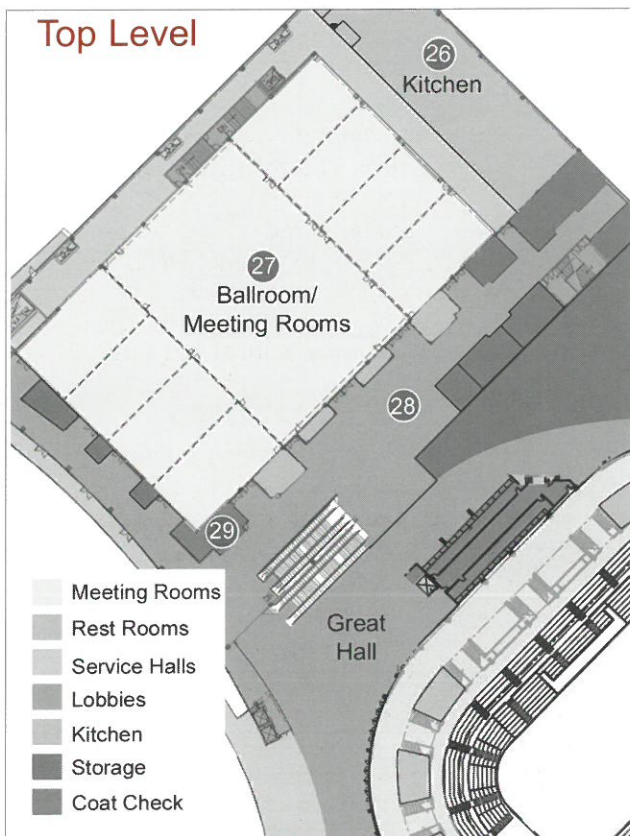

## Street Level

- Theater
- Arena
- Exhibit Halls
- Meeting Rooms
- Lobbies
- Service Areas
- Rest Rooms
- Concessions
- Box Office & Rivermen Store
- Parking
- Smoking Areas

## Top Level

- Meeting Rooms
- Rest Rooms
- Service Halls
- Lobbies
- Kitchen
- Storage
- Coat Check

### Street Level

- 1 Arena
- 2 Arena Entrance
- 3 Arena Entrance
- 4 Arena VIP Entrance
- 5 Great Hall Entrance (Entry 1)
- 6 Peoria Rivermen Hockey Team Store
- 7 Box Office
- 8 Box Office Entrance (Entry 2)
- 9 Great Hall
- 10 Marquee Parking Lot
- 11 Loading Docks
- 12 Exhibit Halls
- 13 Terrazzo Lobby
- 14 Terrazzo Entrance (Entry 3)
- 15 Business Center
- 16 Meeting Rooms

### 17 Skylight Lobby

- 18 Monroe Theater Entrance (Entry 4)
- 19 Fulton Parking Lot
- 20 Theater
- 21 Fulton Theater Entrance (Entry 5)
- 22 Skylight Lobby Entrance
- 23 Triangle Lobby Entrance (Entry 6)
- 24 Triangle Lobby
- 25 City Hall